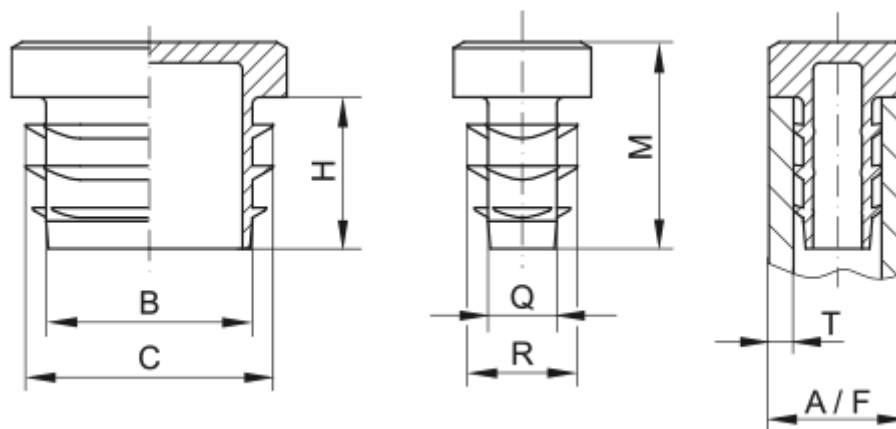

Article number: 59GPN270R4010152

Description: KLEE Square plugs GPN 270 - 40x10 (Wall thickness 1,5-2)

Measures

A = 40x10

B = 34

C = 38

H = 14

M = 19

Q = 4

R = 8

T = 1,5-2